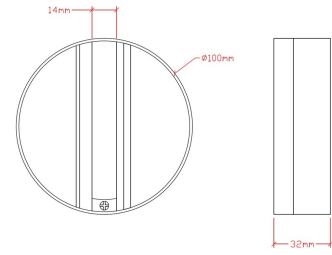

Canope para Focus

Canope para Sobreponer Negro

AC4115N

Descargables:

[Ir a sección descargables](#)